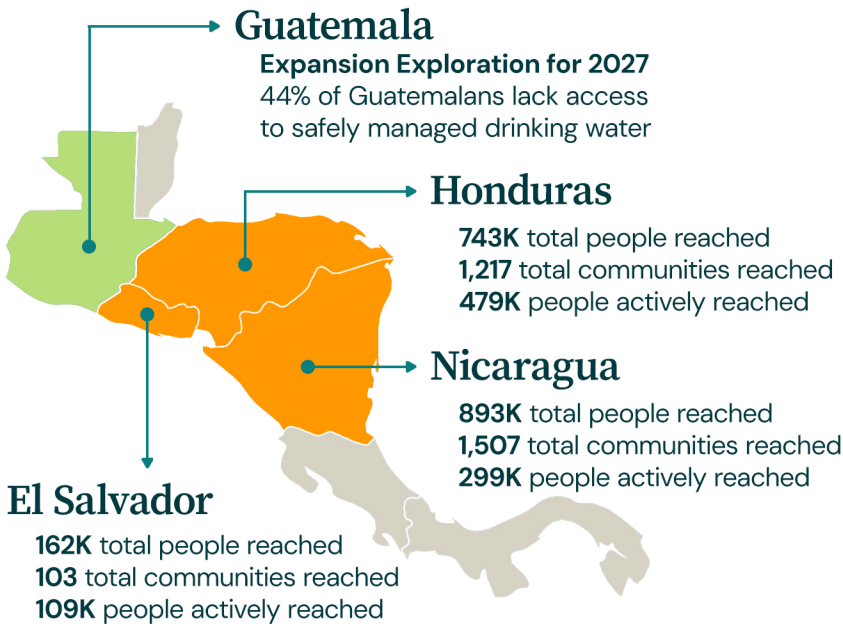

Impact Report

1,797,830 People

Total All-Time Reach Provided With Access To Safe Water Solutions

→ 207,621 Added In 2025

888K Active Reach*

332,212 Families

Total All-Time Reach Provided With Access To Safe Water Solutions

→ 40,294 Added In 2025

160K Active Reach*

2,827 Communities

Total All-Time Reach Provided With Access To Safe Water Solutions

→ 278 Added In 2025

1,277 Active Reach*

**Active Reach: Communities/Individuals currently participating in Cova's Circuit Rider Model*

People Provided With Safe Water Solutions

Cova Circuit Rider Community Activities

12,713 Community Visits in 2025

55,541 All-Time Community Visits

Cova routinely travels to partner communities to provide ongoing support and capacity building.