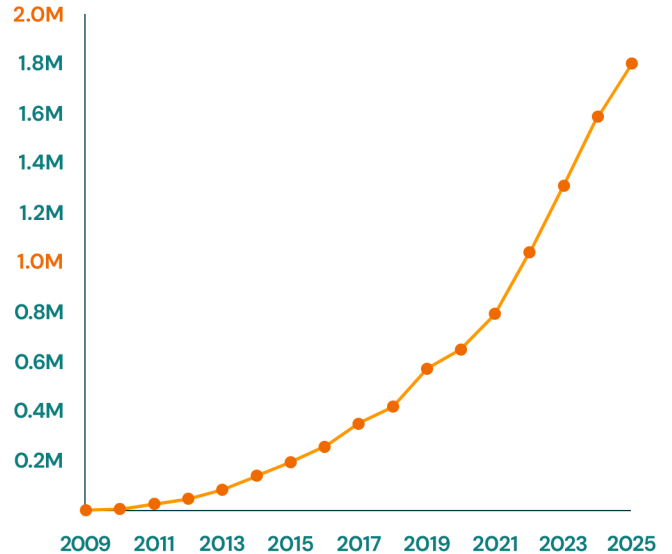

People Provided With Safe Water Solutions

Cova Circuit Rider Community Activities

12,713 Community Visits in 2025

55,541 All-Time Community Visits